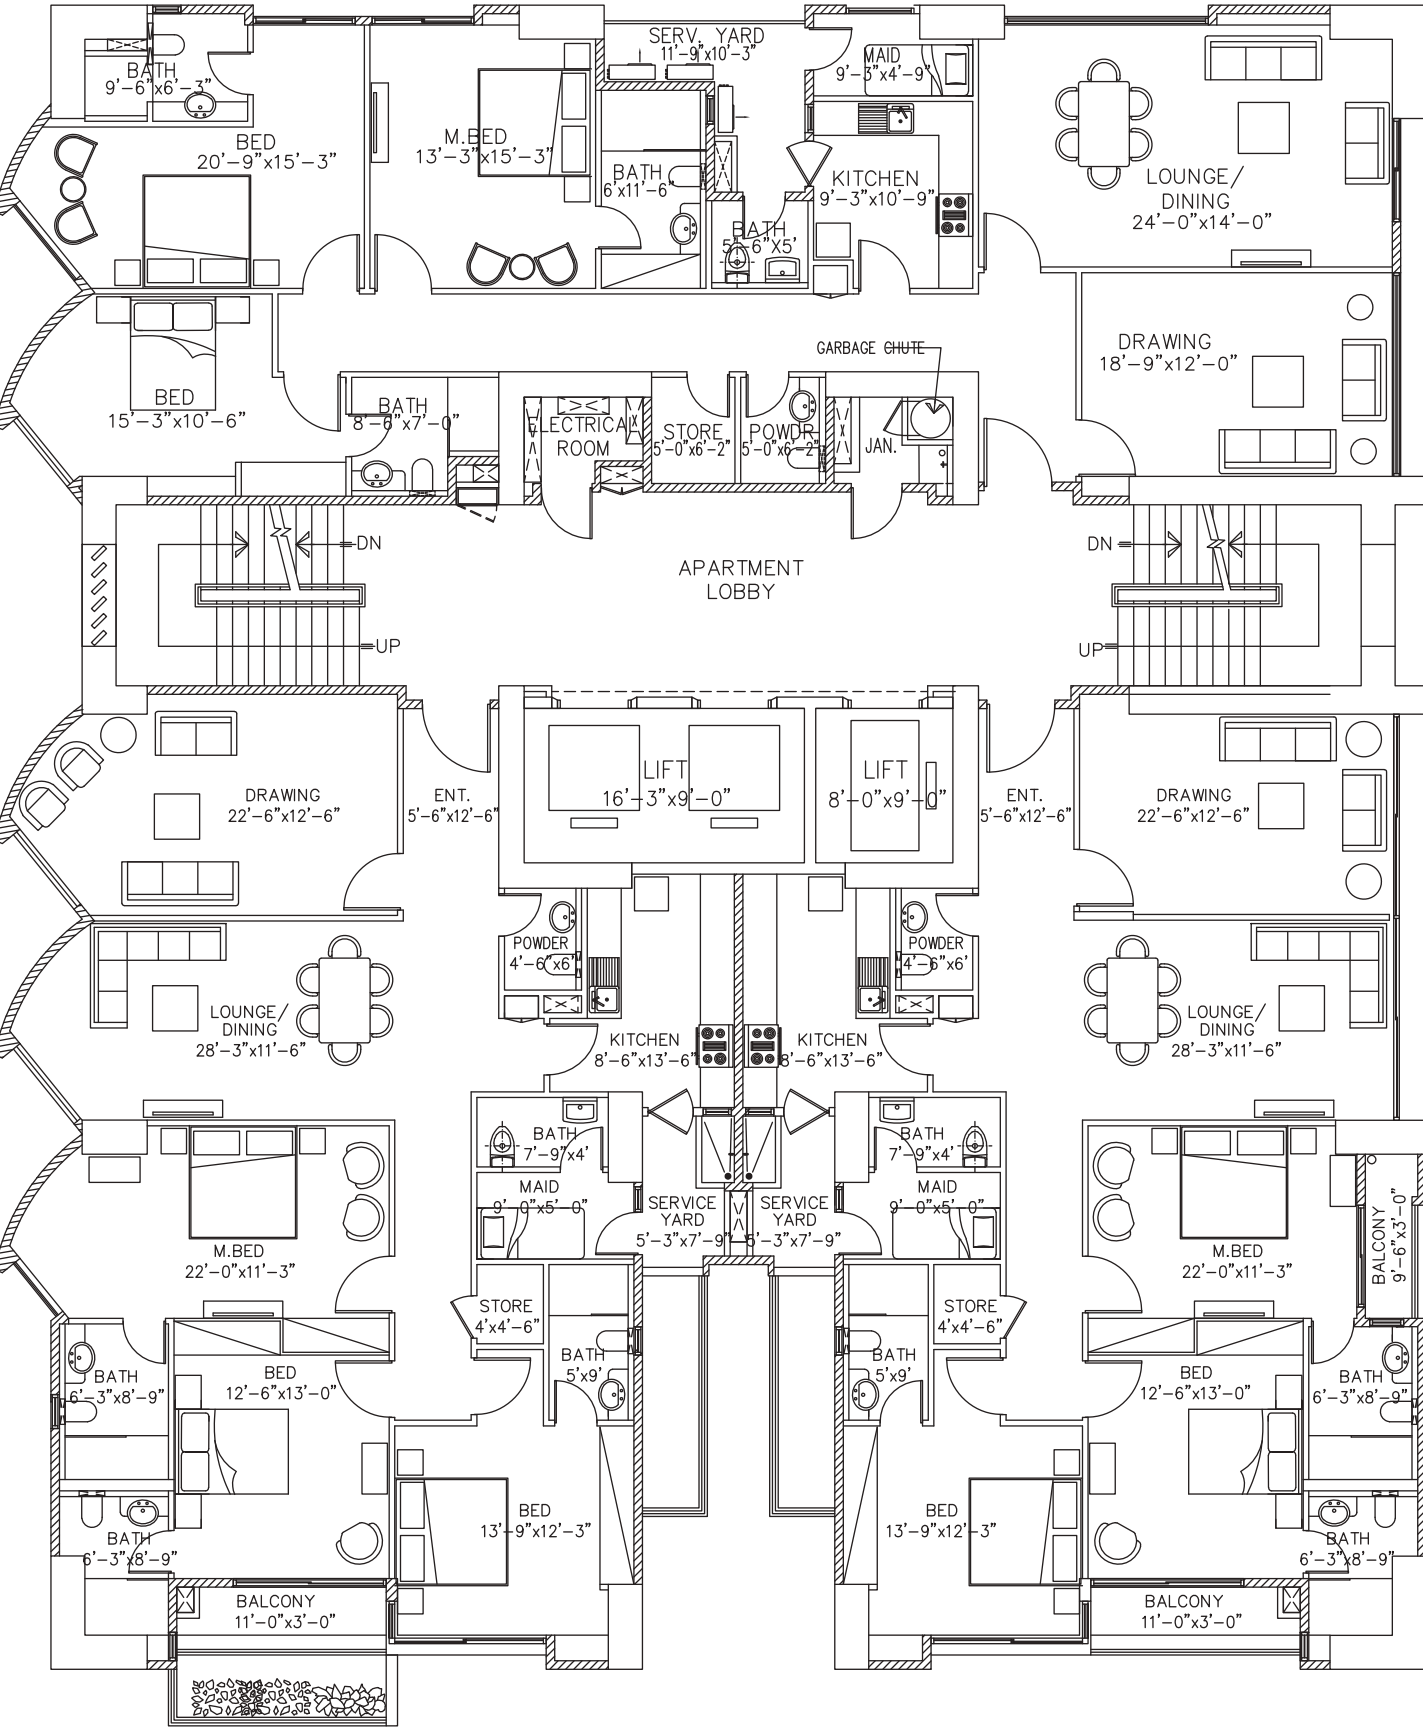

Apartment Layout

Tower C

Gross Area: 2600 Sq ft (approx.)
3 Bedroom Apartment

- 1- Entrance
- 2- Drawing Room
- 3- Kitchen
- 4- Lounge & Dining
- 5- M. Bed Room
- 6- Bed Room Two
- 7- Bed Room Three
- 8- Terrace
- 9- Powder
- 10- Maid Room
- 11- Service Yard
- 12- Store Room