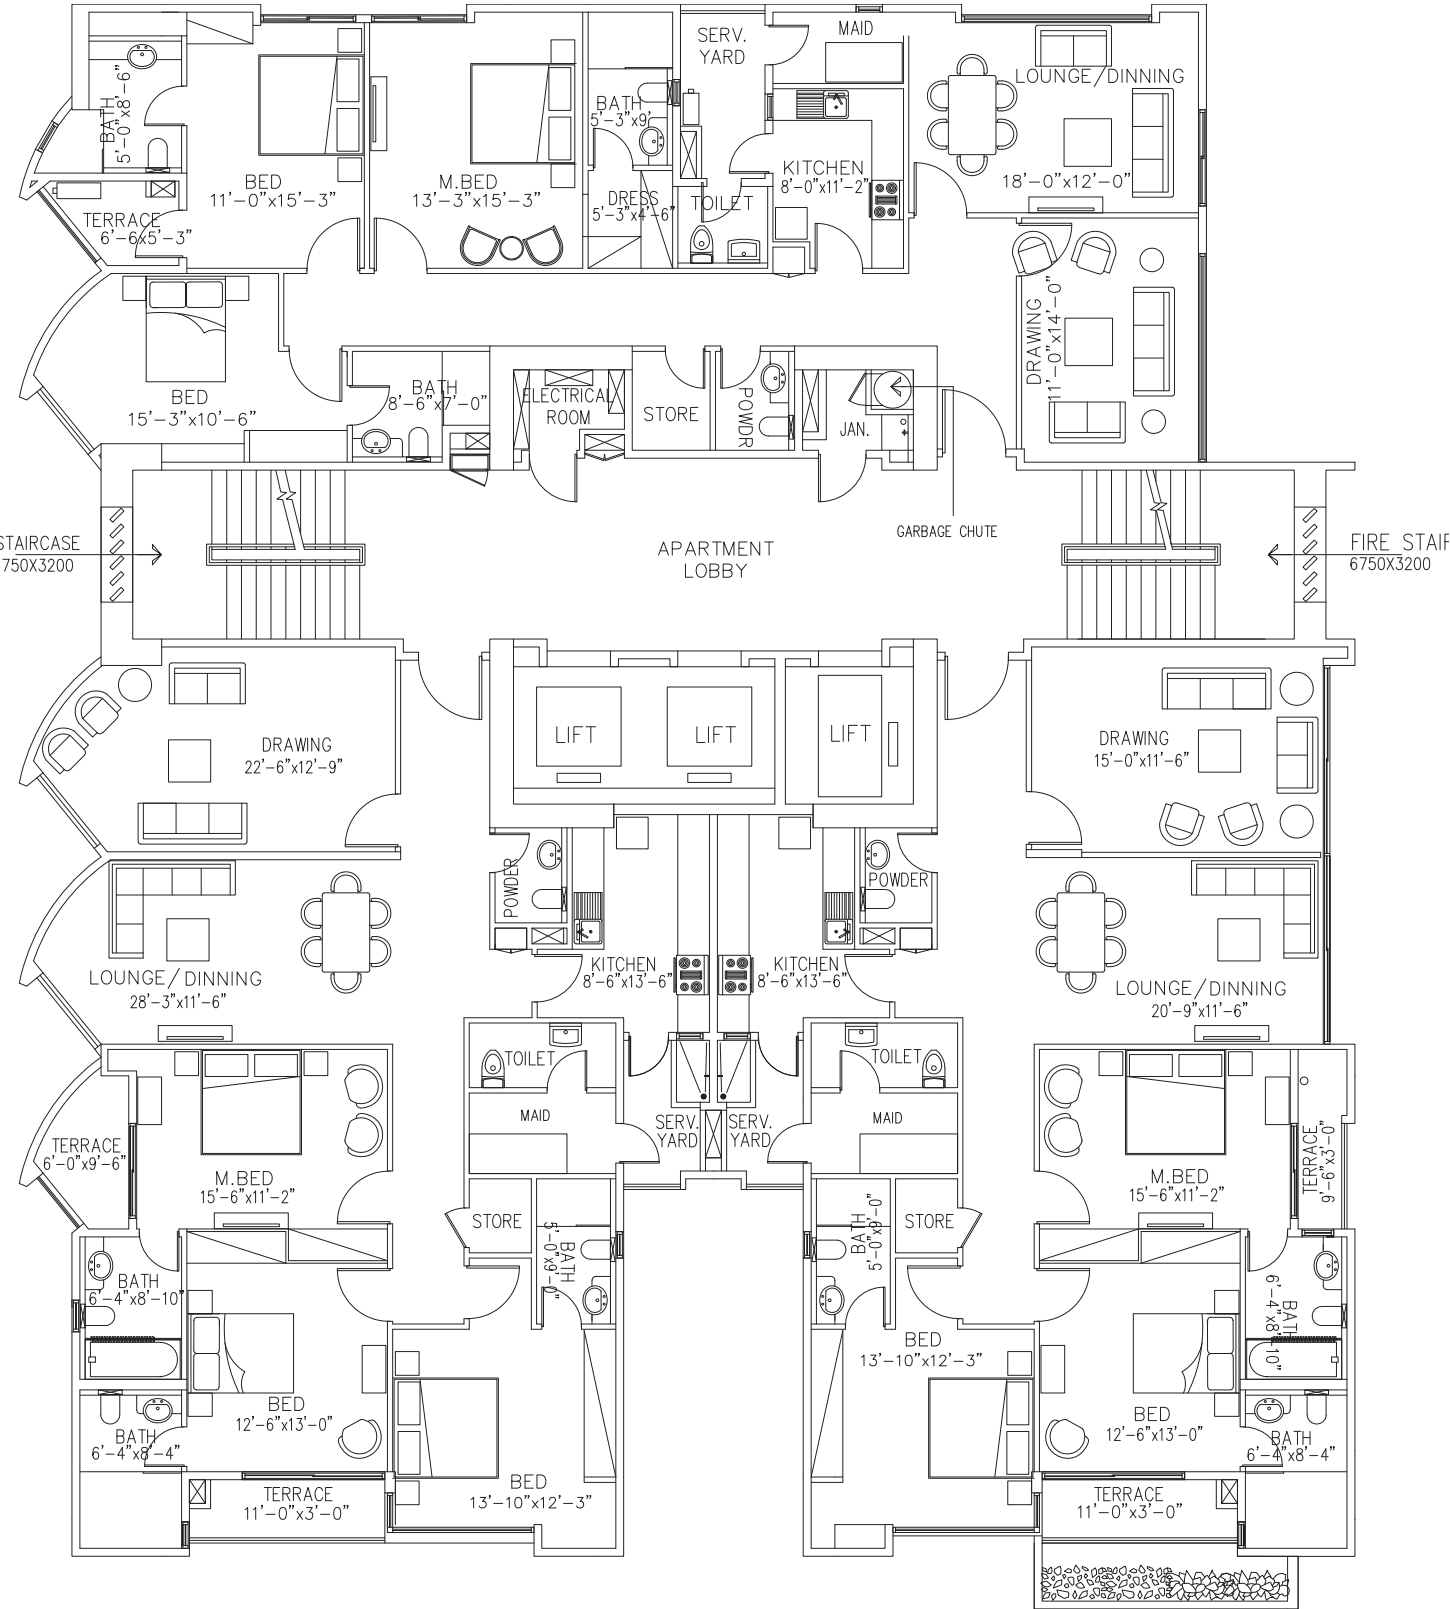

Apartment Layout

- 1- Entrance
- 2- Drawing Room
- 3- Kitchen
- 4- Lounge & Dining
- 5- M. Bed Room
- 6- Bed Room Two
- 7- Bed Room Three
- 8- Terrace
- 9- Powder
- 10- Maid Room
- 11- Service Yard
- 12- Store Room

Tower C

Gross Area: 2600 Sq ft (approx.)
3 Bedroom Apartment

Starting from Rs. 39 Million