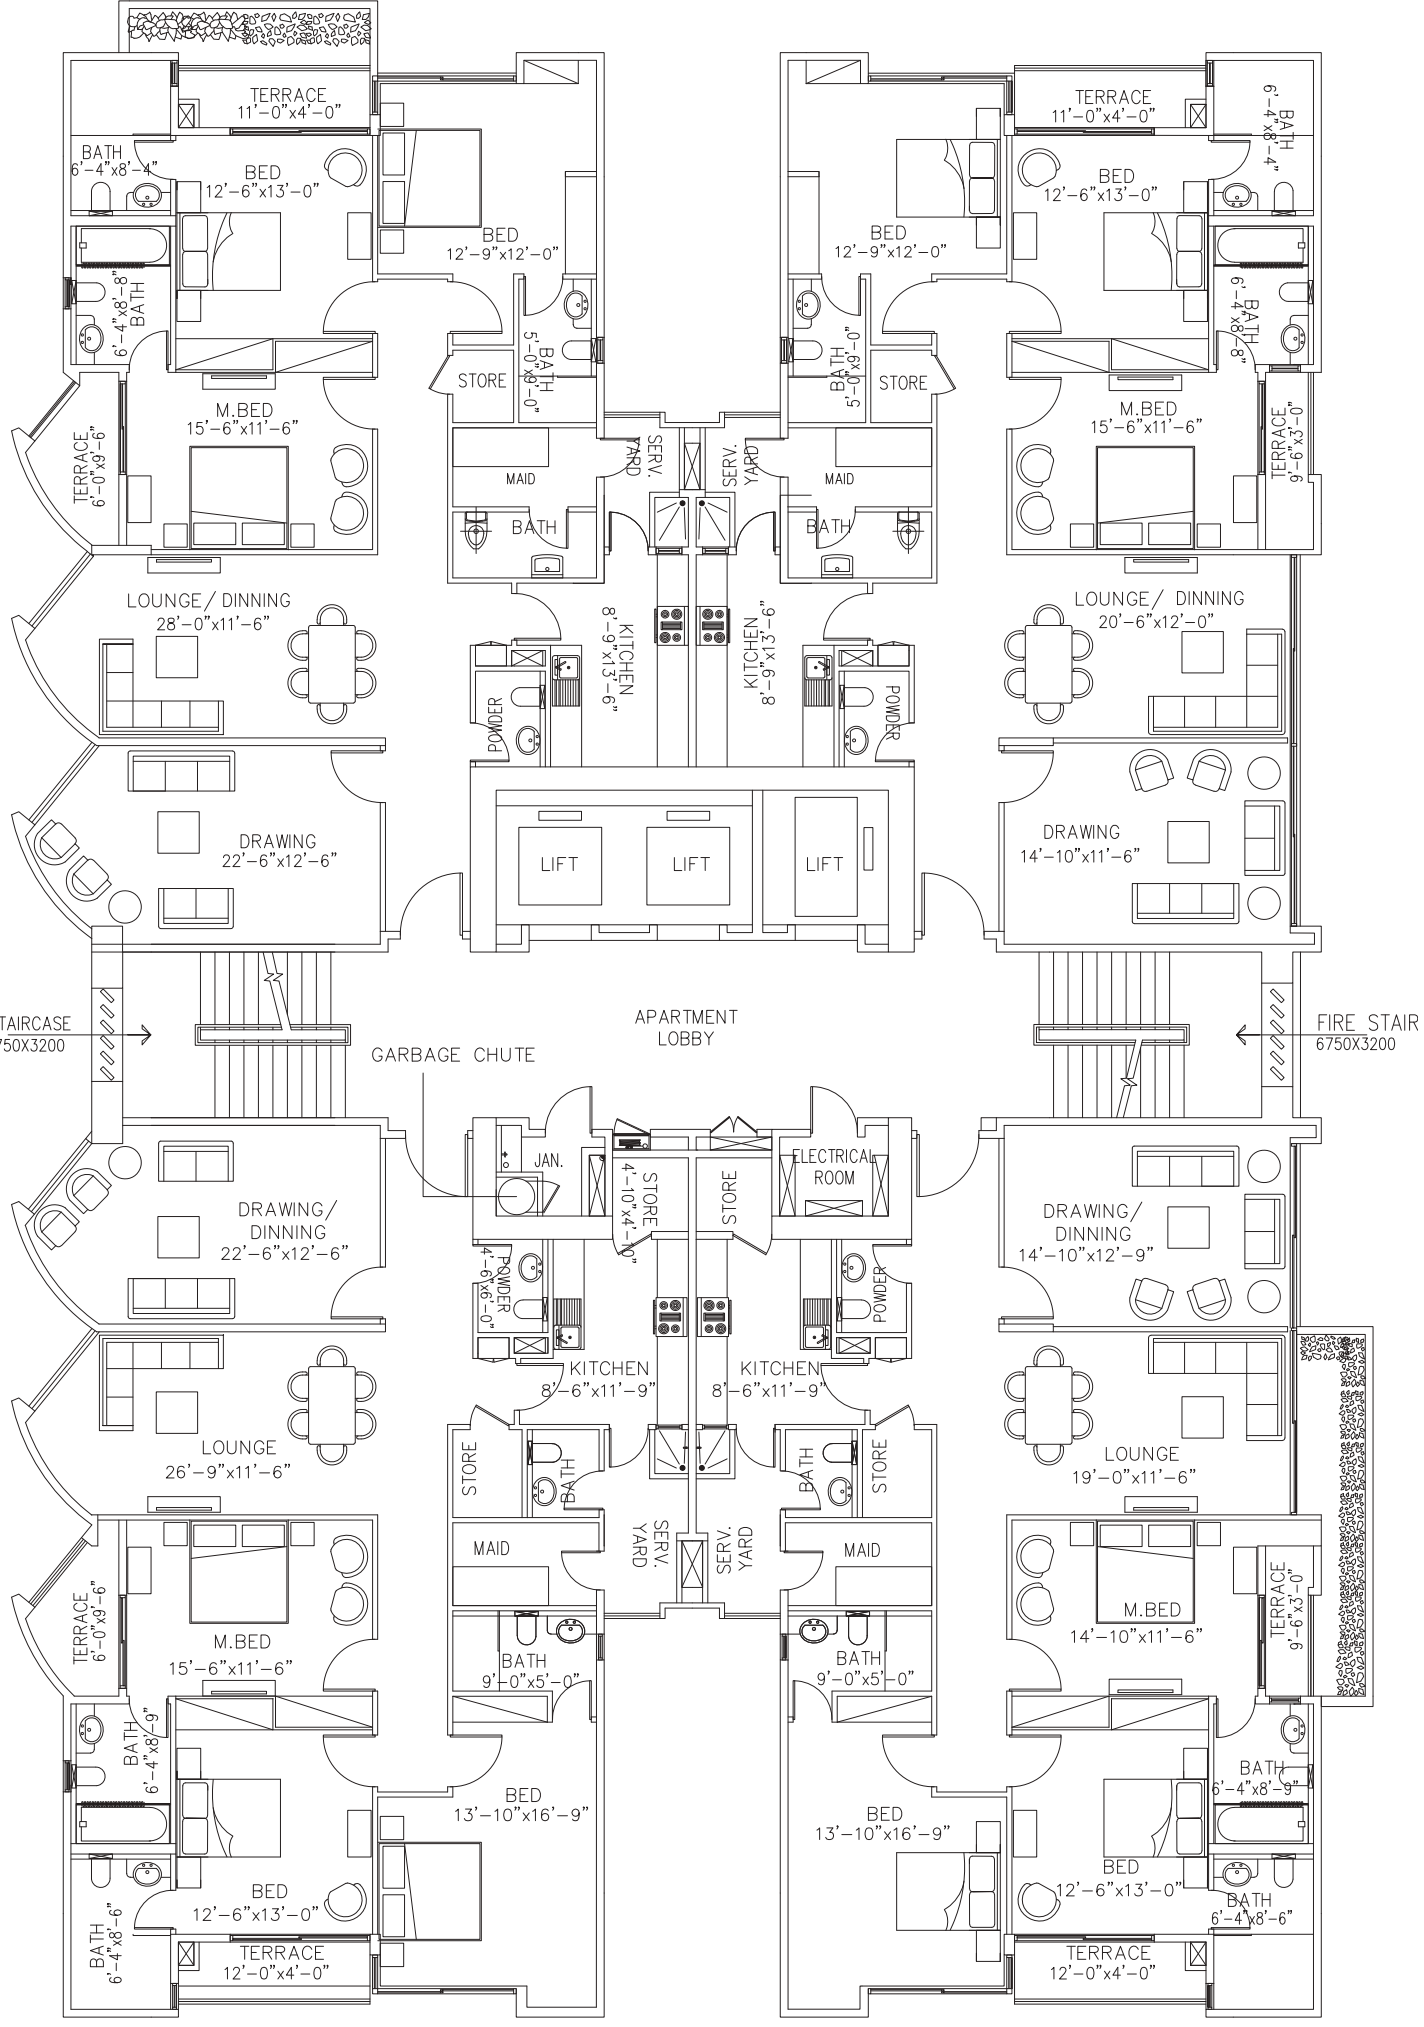

# Apartment Layout

- 1- Entrance
- 2- Drawing Room
- 3- Kitchen
- 4- Lounge & Dining
- 5- M. Bed Room
- 6- Bed Room Two
- 7- Bed Room Three
- 8- Terrace
- 9- Powder Room
- 10- Maid Room
- 11- Service Yard
- 12- Store Room

# Tower B

Gross Area: 2560 Sq ft (approx.)  
3 Bedroom Apartment

Starting from Rs. 38.5 Million