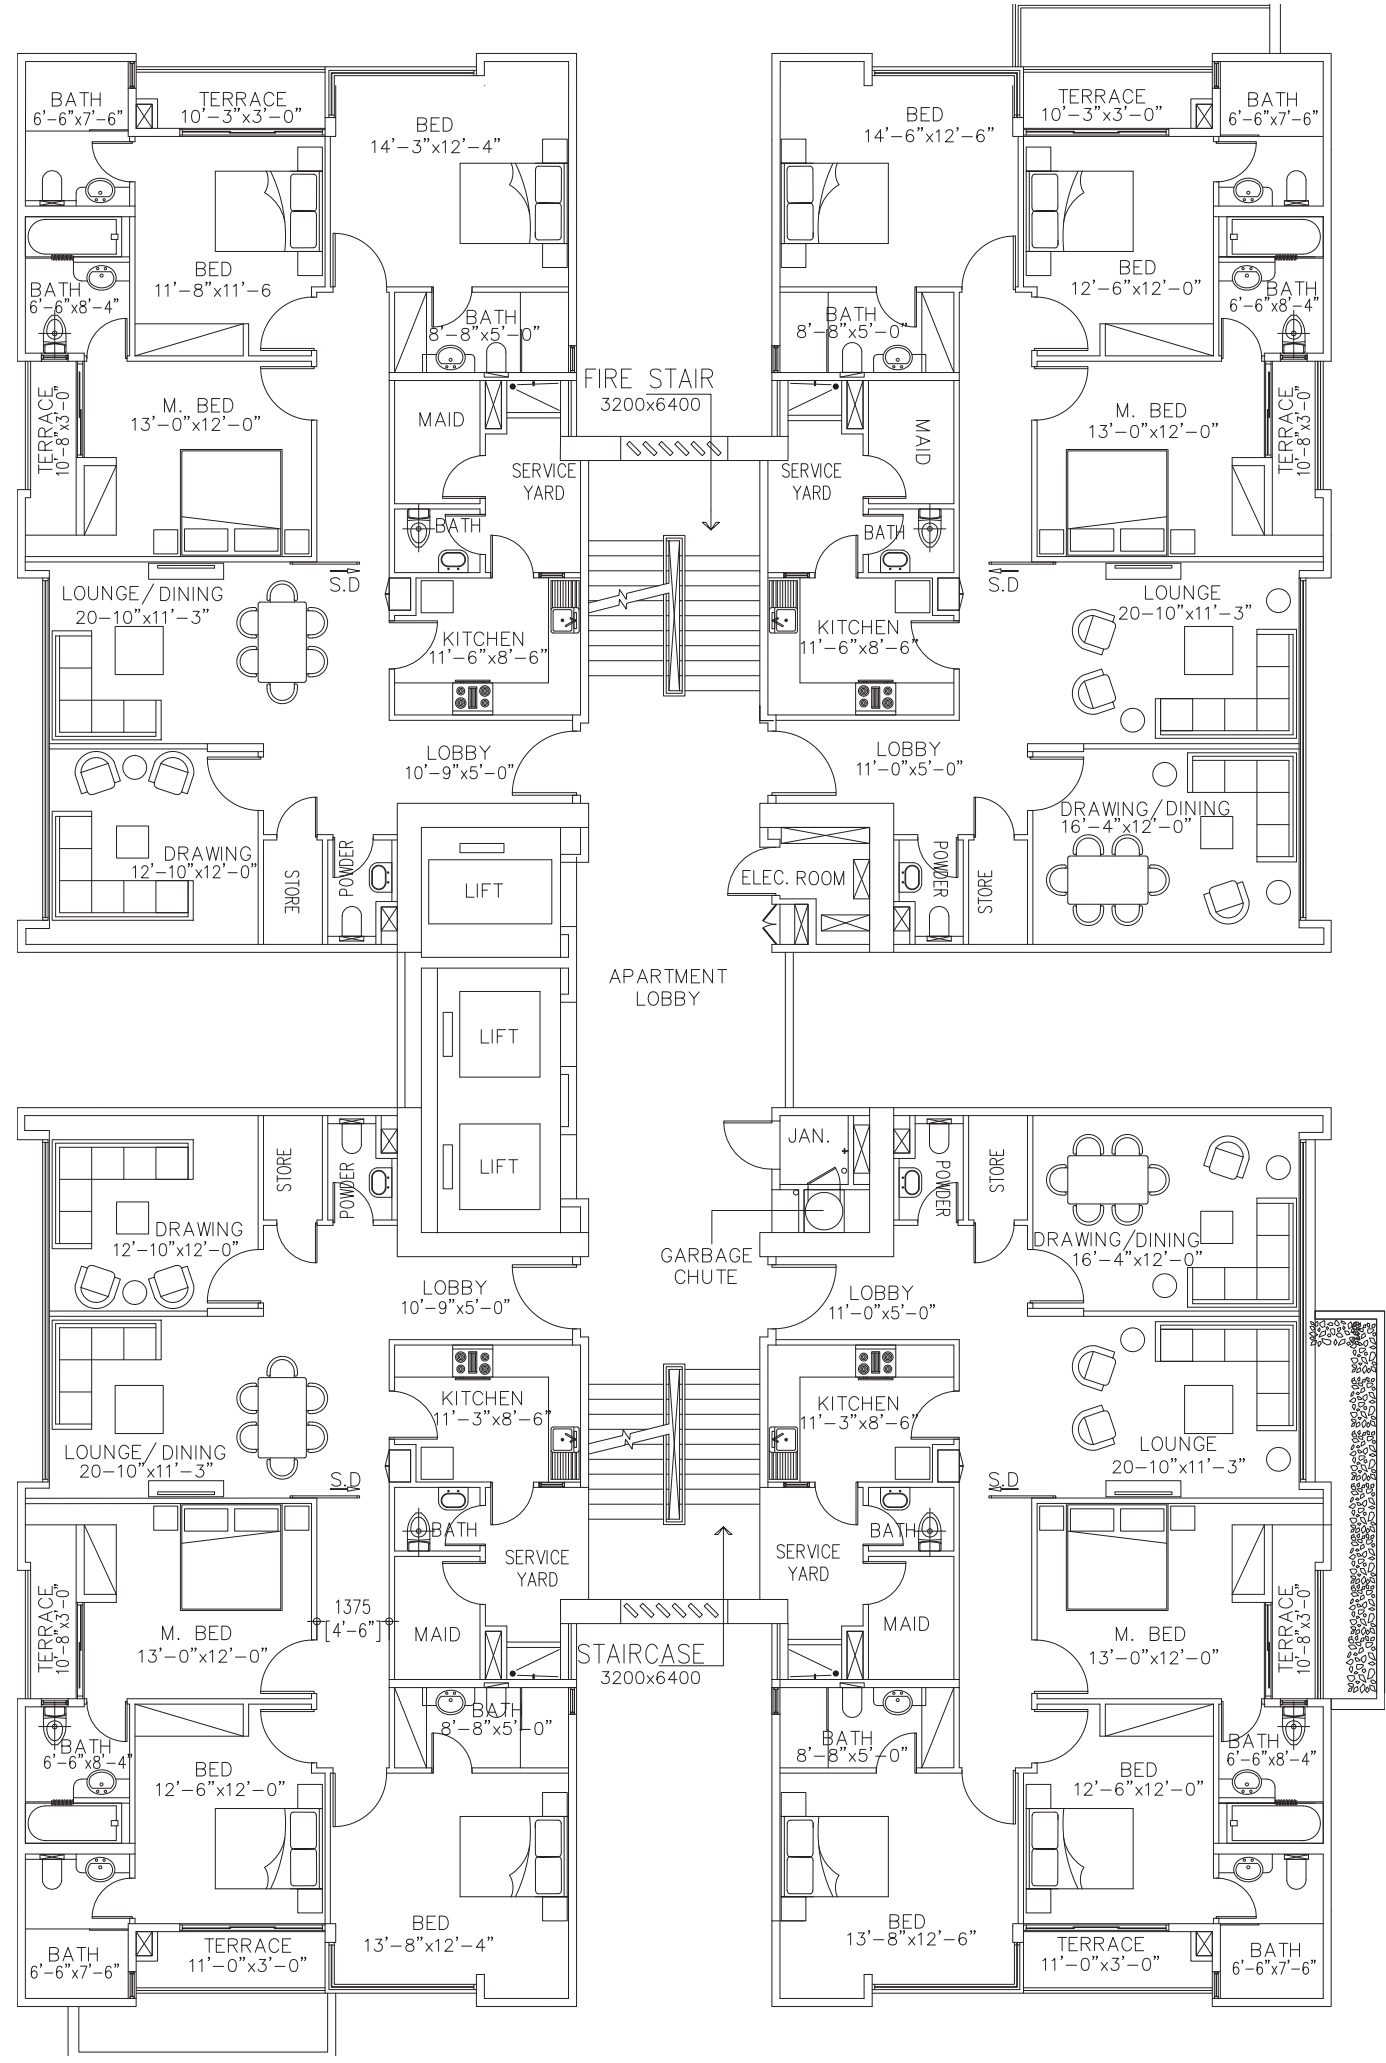

Apartment Layout

- 1- Entrance
- 2- Drawing & Dining
- 3- Kitchen
- 4- Lounge
- 5- M. Bed Room
- 6- Bed Room Two
- 7- Bed Room Three
- 8- Terrace
- 9- Powder Room
- 10- Maid Room
- 11- Service Yard
- 12- Store Room

Tower A

Gross Area: 2250 Sq ft (approx.)
3 Bedroom Apartment

Starting from Rs. 37.5 Million